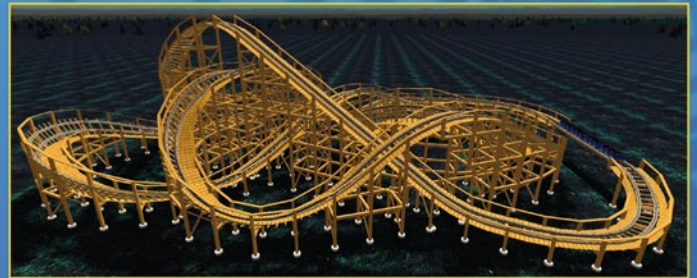

# Junior Wooden Coaster

Pink knuckles rides for the entire family

The reliability and time-tested technology of the Big Ones, but with a compact layout. Pink knuckles for the entire family, but still family-friendly. A balanced performance without too much lateral forces, but with a lot of speed. To sum it up: Junior coasters with senior thrills – that is the new junior edition of Cordes Coasters.

Cordes Junior Wooden Coasters offer all the advantages that you already know from Cordes Coasters. They are truly a chip of the old block, but with the entire family in mind. Construction, manufacture, equipment, trains and electronics are of the proven cordes-quality and are executed in partnership with Gerstlauer Amusement Rides. Everything is just a size smaller – while still upholding the same performance and valency. Just as long-lasting and reliable. Another ingenious piece from Cordes – the company that made Tripsdrill's "Mammut" plus several other world-class coasters wooden reality.

## Fact Sheet

- Height: ~49 ft. (15 meters)
- Length: ~1,591 ft. (485 meters)
- Maximum speed: ~37 mph (60 km/h)
- 3,0 G vertical
- 1,0 G lateral
- Required floor space: 154 x 233 ft.

It is important for us that the entire family, including grandparents and children, can enjoy a ride on the Cordes Junior Wooden Coasters. The entire train course was optimized under this guideline. Strongly distinct g-forces are generally avoided, without abstaining from the characteristic "Shake, Rattle and Roll" that comes with a real Woodie. Because we love wooden roller coasters – the small ones just as much as the big ones.